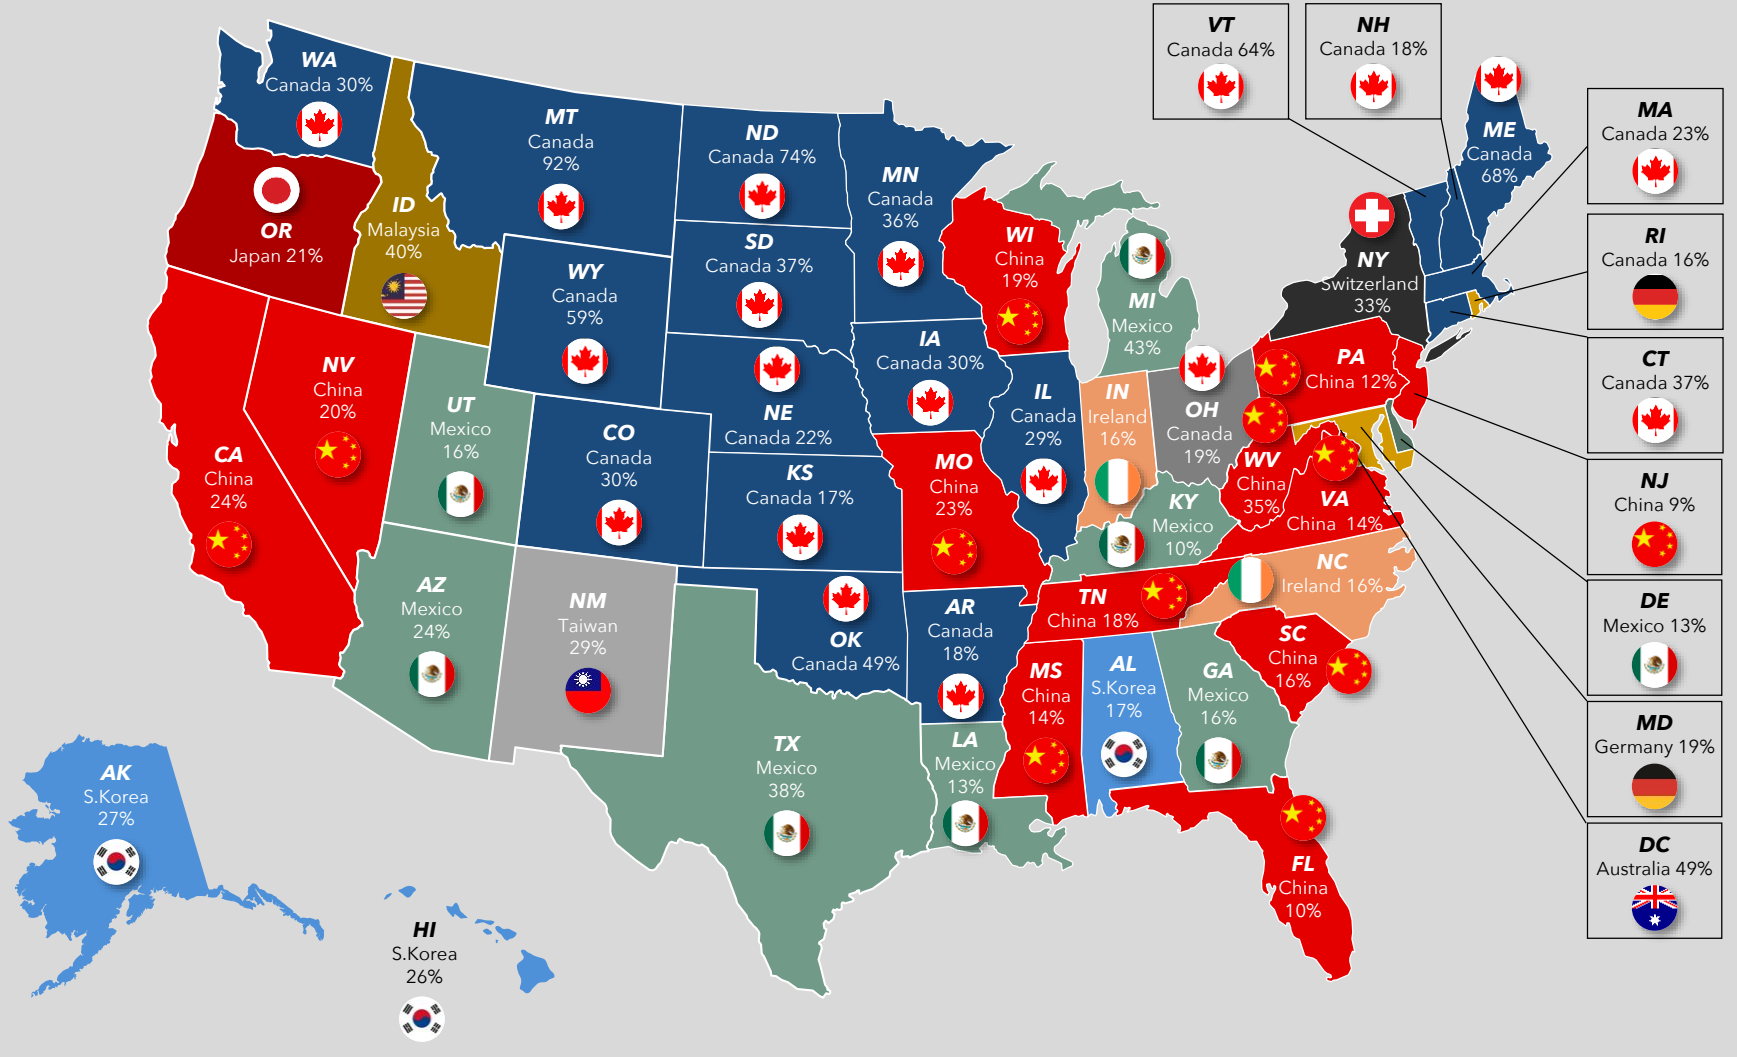

Chart of the Day

Top Import Trading Partner for Each US State

Top Export Trading Partner for Each US State

Source: US Census Bureau. Data shows import partner by state of destination. Data shows export partner by origin of movement.